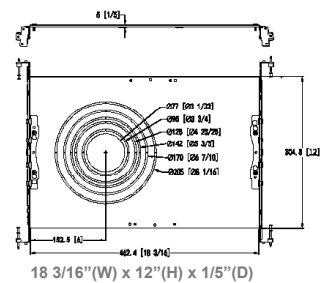

Accessory:

Factory-Installed Option: