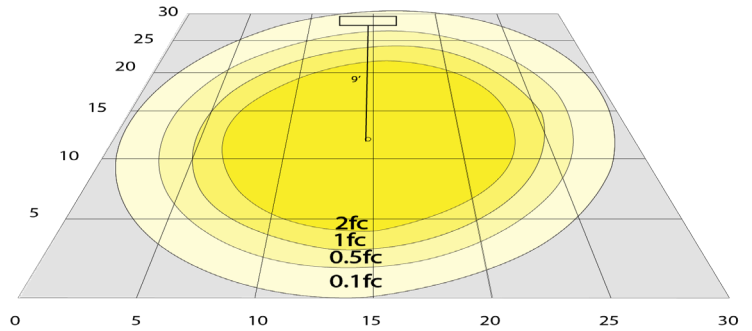

Phone: (877) 805-2252 | Fax: (877) 805-2252
www.westgatemfg.com

WG-Z7-2D-2Z

Photometrics: CRLC4-20W-MCTP-A-D

BUG Rating: B1-U1-G0

20W 5000K, Area 30" x 30" Mounting Height: 9'

Other Views:

Hazel

CRLC-EGN-20W-MCTP-D

CRLC-TRM-4A

CRLC4-20W-MCTP-A-D

White

CRLC-EGN-20W-MCTP-D

CRLC-TRM-4A-WH

CRLC4-15W-MCTP-A-D-WH

Performance Table: CRLC4-15W-MCTP-A-D

MODEL NO.	Wattage	Voltage	Lumens	Color Temp.	BUG Rating	LPW
CRLC4-20W-MCTP-A-D	10W	120-277V	860LM	3000K	B1-U1-G0	86
	15W		1290LM	3500K		
CRLC4-20W-MCTP-A-D-WH	20W		1720LM			