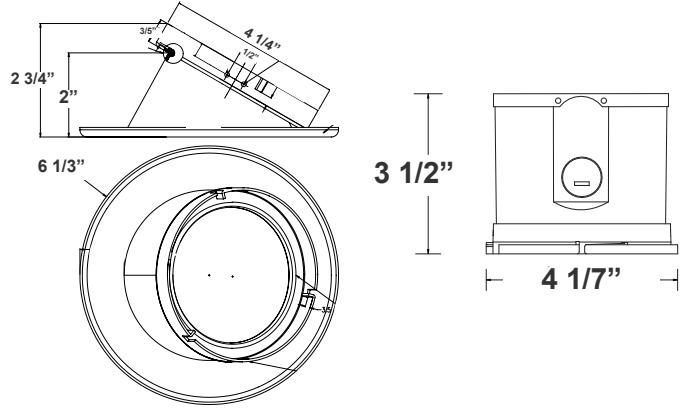

Note: _____ | Type: _____

Selection:

2 3/4" (H) X 4 1/4" (W) X 6 1/3" (D)

Ideal for hotel, offices, retail outlets, restaurant, parking garages, conference room, education facilities and more.

Features

- 4" Haze & White Finish TRIM
- MCTP: Multi Color Temperature & Multi Power/Wattage (Selectable)
- Mounting Options: Recessed
- 5-Year Warranty
- Lifespan: 50,000 hrs.

Technical Specifications

Electrical:

- Voltage: 120-277VAC 50/60Hz
- Wattage: 10W/15W/20W
- Power Factor: >0.90
- Efficacy: 86 LPW

Mechanical:

- 4" Haze & White Finish TRIM
- Mounting Options: Recessed
- Temperature Rating: Designed to Operate In Temperatures 113°F
- IC-Rated
- Housing Not Required. Two Spring Clips To Hold The Fixture In Place
- Suitable for Damp Locations
- 5-Year Warranty