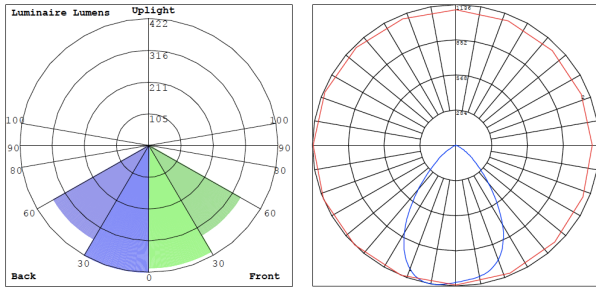

Phone: (877) 805-2252 | Fax: (877) 805-2252
www.westgatemfg.com

WG-Z7-2D-2Z

Photometrics: CRLC4-20W-MCTP-A-D

BUG Rating: B1-U1-G0

20W 5000K, Area 30" x 30" Mounting Height: 9'

Other Views:

Hazel

CRLC-EGN-20W-MCTP-D